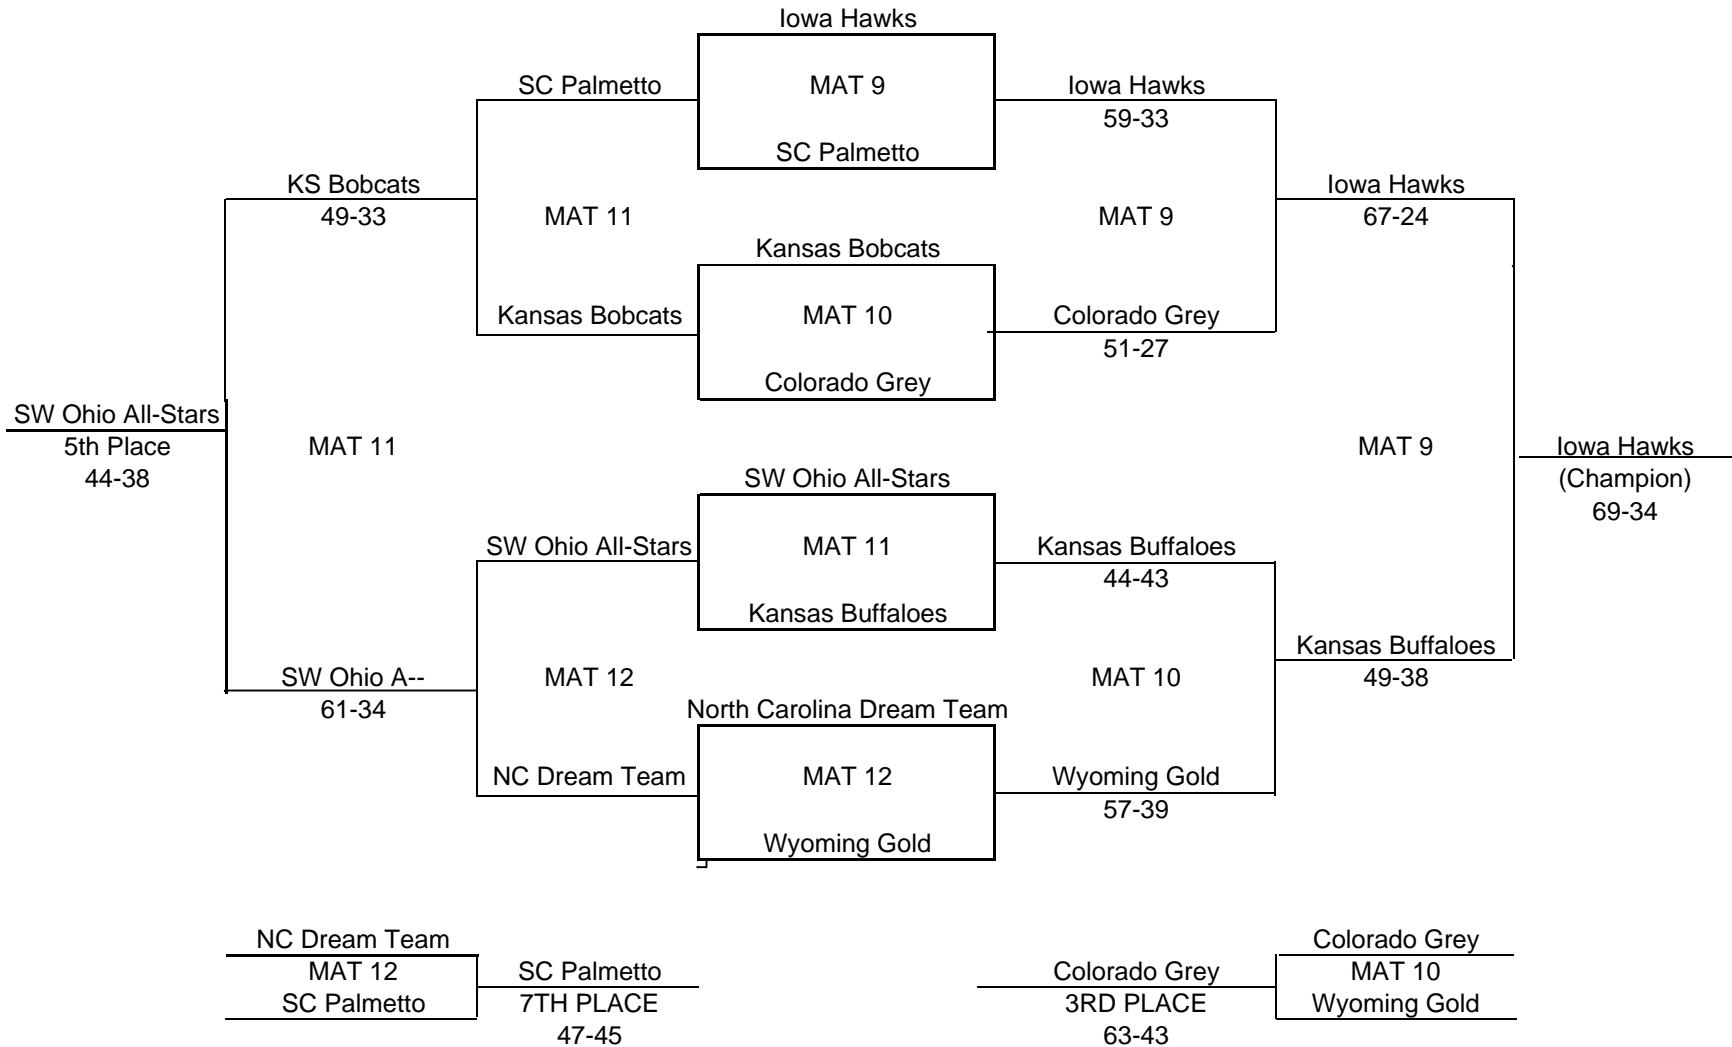

Pool 6

Round 1

Iowa Gold 88 – SD Red 12
Wyoming Gold 55 – SC Palmetto 43

Round 2

Wyoming Gold 67 – KS Bobcats 39
Iowa Gold 47 – Ohio SW All-Stars 38

Round 3

SC Palmetto 45 – KS Bobcats 43
Iowa Gold 67 – Wyoming Gold 32

Round 4

Iowa Gold 76 – SC Palmetto 26
Wy Gold 44 – Ohio SW All-Stars 42

Round 5

Ohio SW All-Stars 64 – SC Palmetto 30
Iowa Gold 62 – KS Bobcats 22

GOLD BRACKET

2011 AAU MIDDLE SCHOOL NATIONAL DUALS - SIMPSON COLLEGE APRIL 9 & 10

SILVER BRACKET

Bronze BRACKET

2011 AAU MIDDLE SCHOOL NATIONAL DUALS - SIMPSON COLLEGE APRIL 9 & 10

Copper BRACKET

2011 AAU MIDDLE SCHOOL NATIONAL DUALS - SIMPSON COLLEGE APRIL 9 & 10