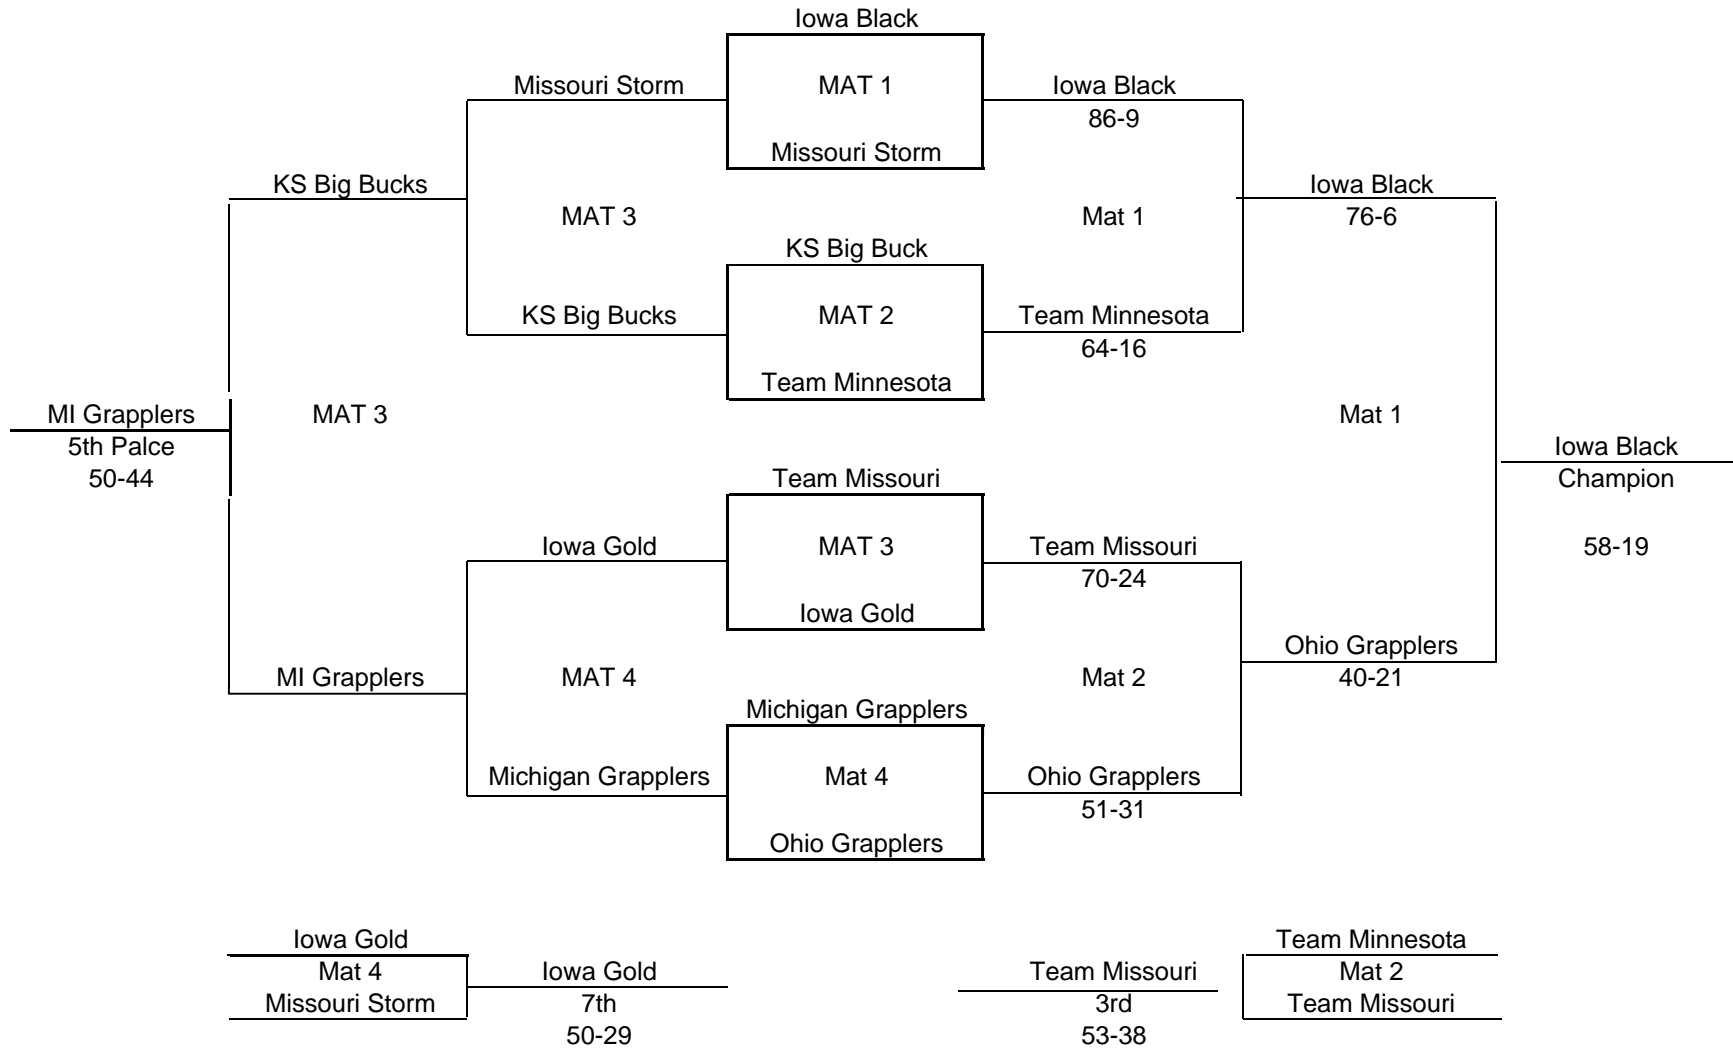

Round 2

Mt Grizzlies 60 – SC Palmetto 37
Michigan Grapplers 58 – Iowa Hawks 30
Missouri Timberland Extreme 76 – SD Red 14

Round 3

Michigan Grapplers 72 – SD Red 16
Missouri T'land Extreme 52 – SW Ohio All-Stars 27
Mt Grizzlies 35 – Iowa Hawks 33

Pool 6

Round 1

Iowa Gold 88 – SD Red 12
Wyoming Gold 55 – SC Palmetto 43

Round 2

Wyoming Gold 67 – KS Bobcats 39
Iowa Gold 47 – Ohio SW All-Stars 38

Round 3

SC Palmetto 45 – KS Bobcats 43
Iowa Gold 67 – Wyoming Gold 32

Round 4

Iowa Gold 76 – SC Palmetto 26
Wy Gold 44 – Ohio SW All-Stars 42

Round 5

Ohio SW All-Stars 64 – SC Palmetto 30
Iowa Gold 62 – KS Bobcats 22

GOLD BRACKET

2011 AAU MIDDLE SCHOOL NATIONAL DUALS - SIMPSON COLLEGE APRIL 9 & 10

SILVER BRACKET

Bronze BRACKET

2011 AAU MIDDLE SCHOOL NATIONAL DUALS - SIMPSON COLLEGE APRIL 9 & 10

Copper BRACKET

2011 AAU MIDDLE SCHOOL NATIONAL DUALS - SIMPSON COLLEGE APRIL 9 & 10