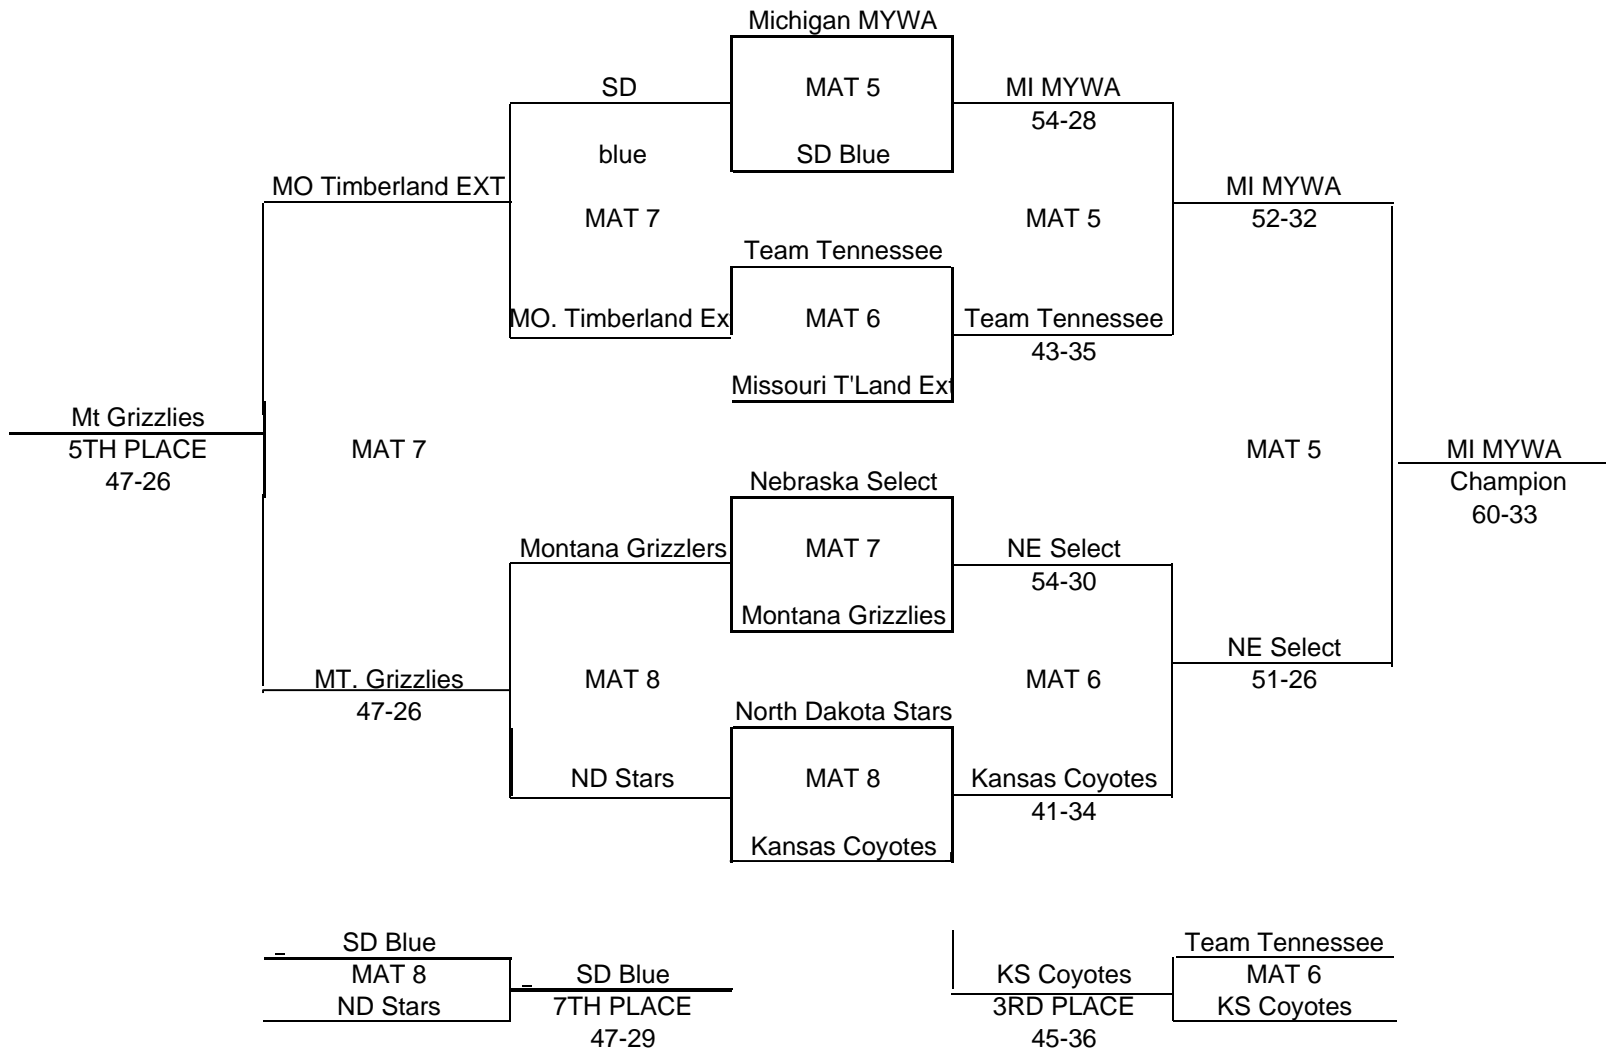

SILVER BRACKET